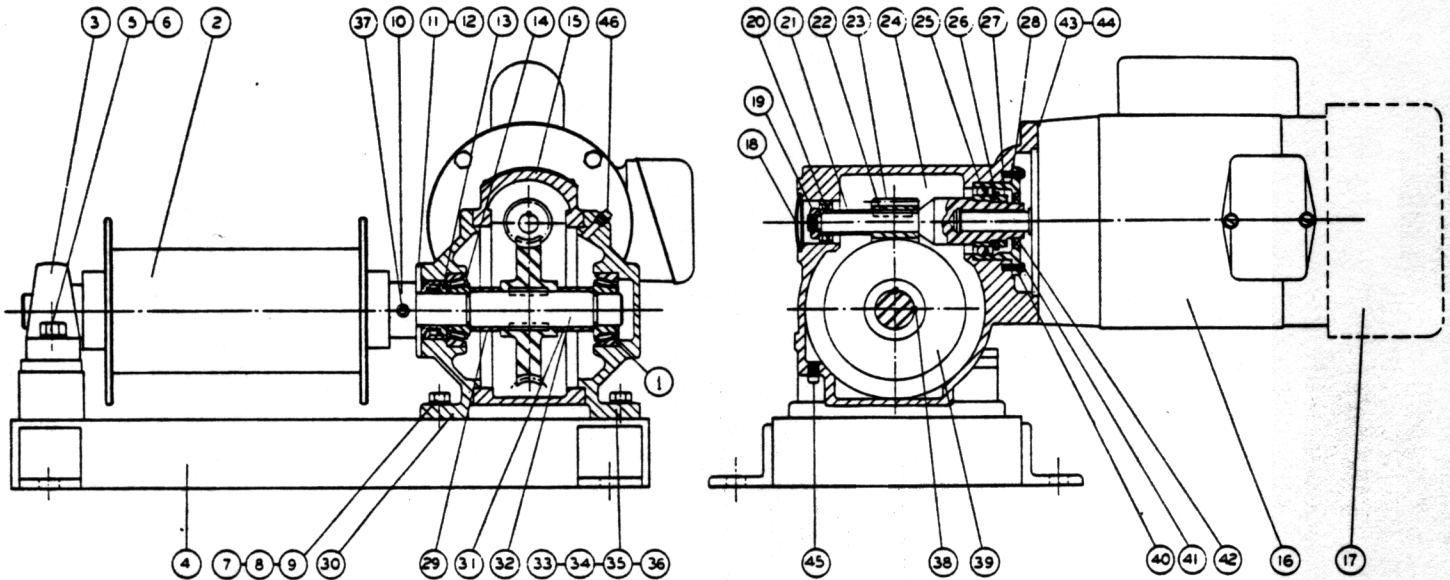

"RIGHTWAY" POWERED WINCHES MODEL R PARTS LIST

WHEN ORDERING, SPECIFY WINCH SERIAL NUMBER

ITEM NO.	NO. REQ'D	DESCRIPTION	ITEM NO.	NO. REQ'D	DESCRIPTION	ITEM NO.	NO. REQ'D	DESCRIPTION
1	1	Roller Bearing	17	1	Motor Brake	33	1	Side Cover Plain
2	1	Drum	18	1	Expansion Plug	34	2	Side Cover Gasket
3	1	Pillow Block	19	1	Outboard Bearing Locknut	35	8	Side Cover Screws
4	1	Winch Base	20	1	Outboard Bearing	36	as req'd	Side Cover Shim
5	2	Cap Screw	21	1	Outboard Bearing Spacer	37	1	Countershaft Extension Key
6	2	Lockwasher	22	1	Worm Key	38	2	Gear Keys
7	4	Cap Screw	23	1	Worm	39	1	Worm Gear
8	4	Lockwasher	24	1	Input Shaft	40	1	Input Hub Cover
9	4	Nut	25	1	Input Bearing	41	4	Hub Cover Screws
10	1	Spacer	26	1	Ball Bearing Lockwasher	42	1	Input Seal
11	1	Seal Retaining Cover	27	1	Ball Bearing Locknut	43	4	Motor Mounting Screws
12	3	Seal Retaining Cover Screw	28	1	"O" Ring Gasket	44	4	Lockwasher
13	1	Countershaft Oil Seal Ass'y	29	1	Gear Spacer Long	45	2	Oil Level Plug
14	1	Roller Bearing	30	1	Side Cover Output Shaft	46	1	Breather Plug
15	1	Housing	31	1	Gear Spacer Short			
16	1	Electric Motor	32	1	Countershaft			